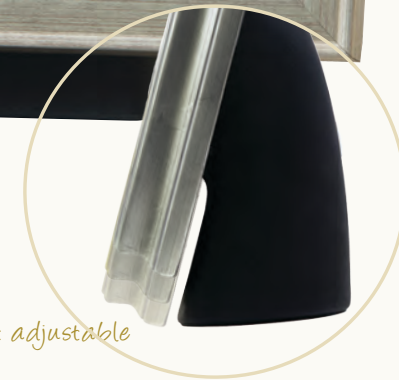

Tribute FramePod™

The Tribute FramePod™ is a stylish and innovative ashes container to which a picture frame is attached to create a discreet and individual memorial.

The ashes Pod, with its smoothly curving lines and dark matte textured finish, is pleasing to the eye, but barely noticeable behind the picture frame it supports.

The frame is attached to the Pod using our practical and easy to use magnetic system which is simple to set up using the Pod's locating pin and the alignment grid on the back of the frame.

The frame can be located in a variety of positions in either portrait or landscape mode, simply allow the magnetic face of the Pod to attach firmly to the frame back. The Pod's magnetic force is quite strong - sufficient to securely support a large frame.

Each FramePod is individually packaged in an attractive and discreet presentation box.

easy-to-use magnetic fixing system

choice of sizes

*discreet ashes containment
- easy to fill and seal*

A stylish & discreet Photo Memorial Urn