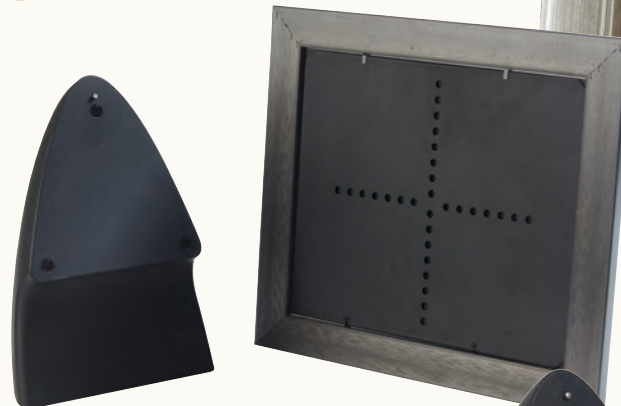

Tribute FramePod™

The Tribute FramePod™ is a stylish and innovative ashes container to which a picture frame is attached to create a discreet and individual memorial.

The ashes Pod, with its smoothly curving lines and dark matte textured finish, is pleasing to the eye, but barely noticeable behind the picture frame it supports.

The frame is attached to the Pod using our practical and easy to use magnetic system which is simple to set up using the Pod's locating pin and the alignment grid on the back of the frame.

The frame can be located in a variety of positions in either portrait or landscape mode, simply allow the magnetic face of the Pod to attach firmly to the frame back. The Pod's magnetic force is quite strong - sufficient to securely support a large frame.

Each FramePod is individually packaged in an attractive and discreet presentation box.

easy-to-use magnetic fixing system

choice of sizes

*discreet ashes containment
- easy to fill and seal*

A stylish & discreet Photo Memorial Urn